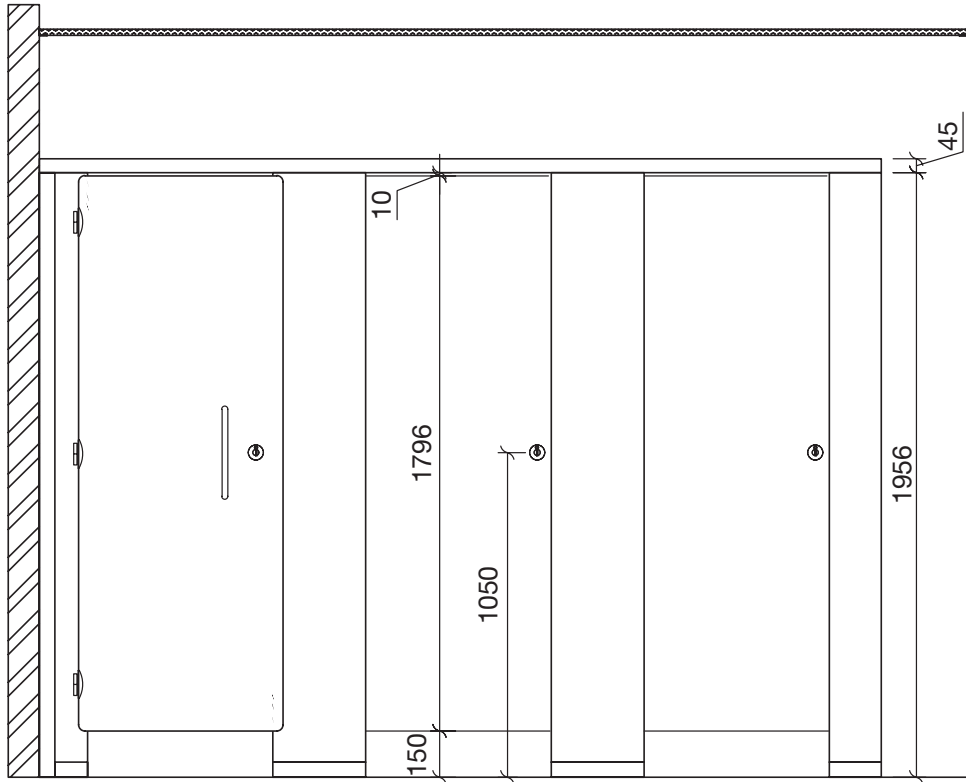

PETAL

DO NOT SCALE OFF DRAWING
USE FIGURE DIMENSIONS ONLY

Front Elevation

Drawing

Thor Extra Cubicles

DWG by

IH

Scale

1:30 @A3

Date

27.02.2022

DWG No

THR003

Section

Plan