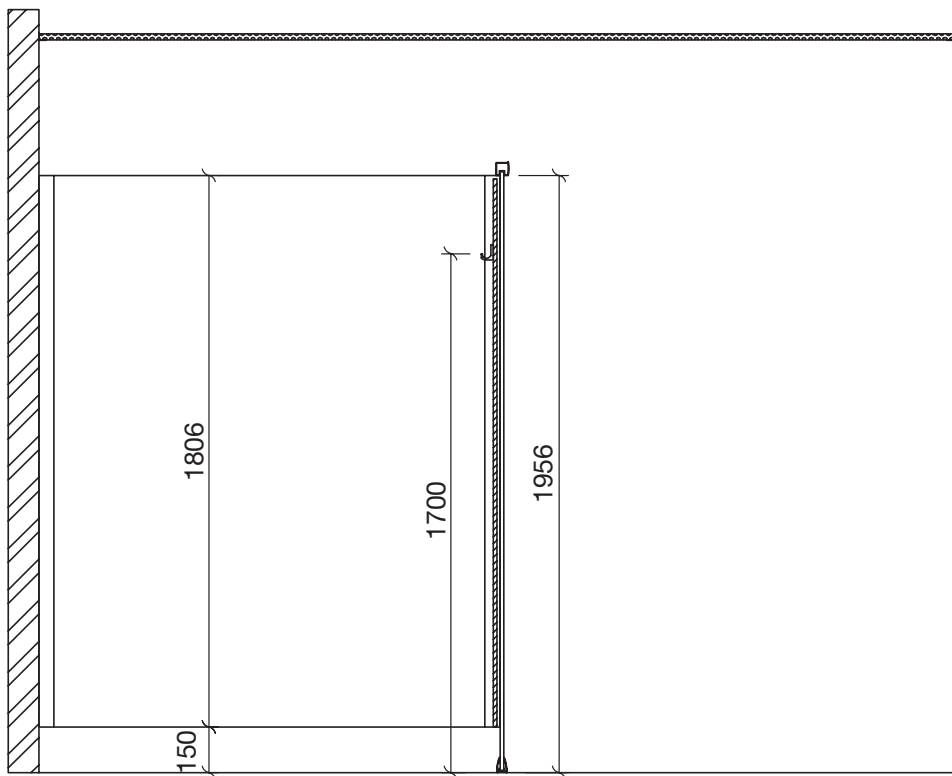

PETAL

DO NOT SCALE OFF DRAWING
USE FIGURE DIMENSIONS ONLY

Front Elevation

Drawing

Thor Extra Cubicles

DWG by

IH

Scale

1:30 @A3

Date

27.02.2022

DWG No

THR003

Section

Plan