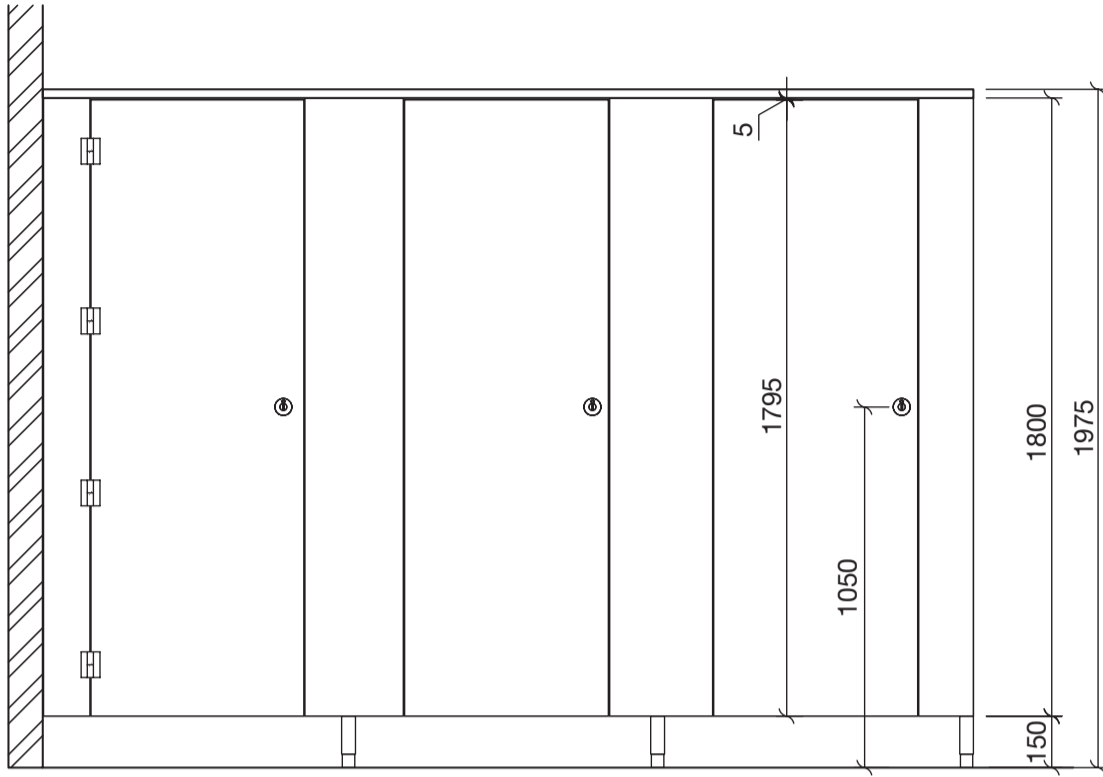

# PETAL

DO NOT SCALE OFF DRAWING  
USE FIGURE DIMENSIONS ONLY

## Front Elevation

Drawing  
Line Cubicles

DWG by  
IH

Scale  
1:30 @A3

Date  
02.03.2022

DWG No  
LIN001

## Section

## Plan