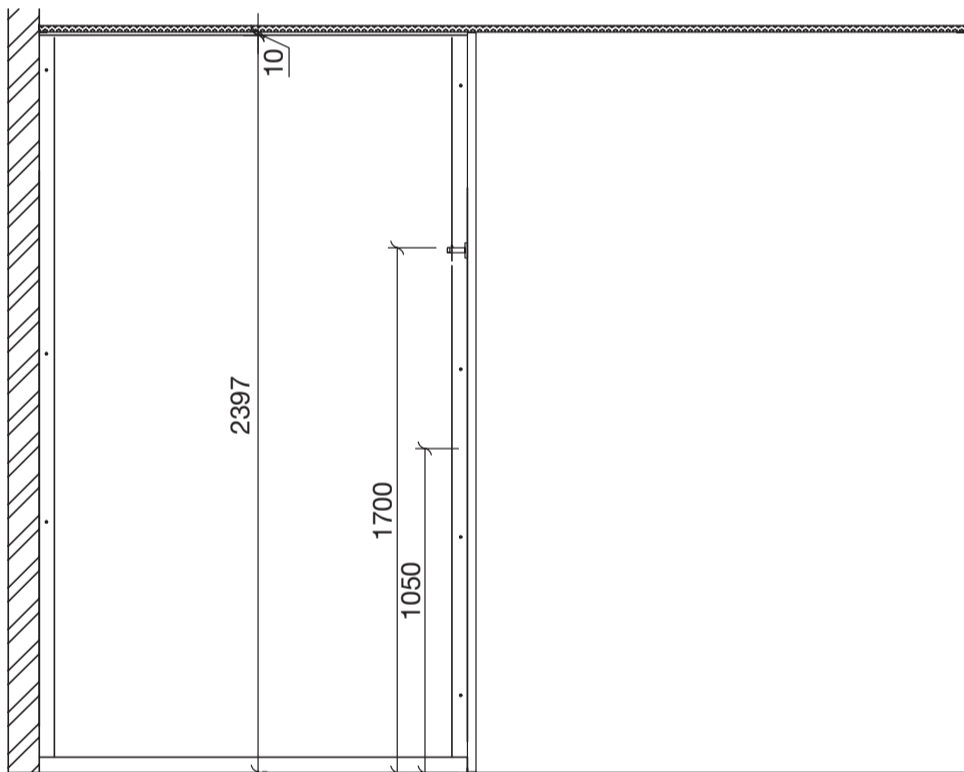

PETAL

DO NOT SCALE OFF DRAWING
USE FIGURE DIMENSIONS ONLY

Front Elevation

Drawing
Esteem Cubicles

DWG by
IH

Scale
1:30 @A3

Date
26.02.2022

DWG No
EST001

Section

Plan