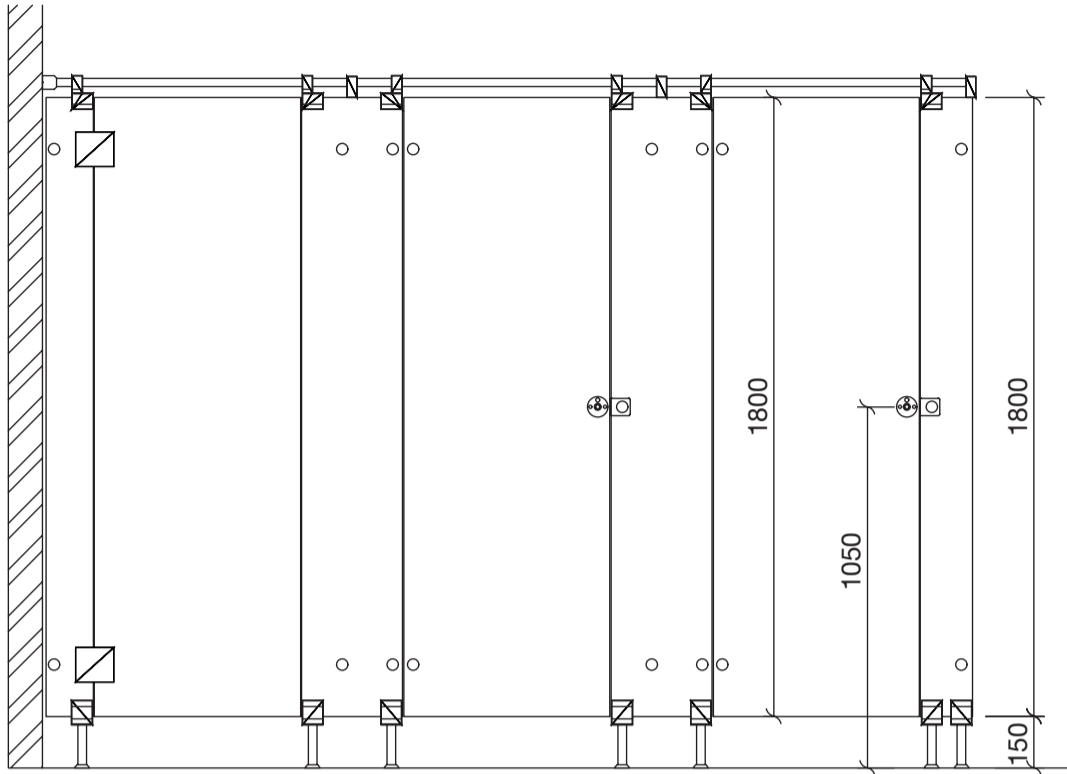

PETAL

DO NOT SCALE OFF DRAWING
USE FIGURE DIMENSIONS ONLY

Front Elevation

Drawing
Elan Cubicles

DWG by
IH

Scale
1:30 @A3

Date
19.02.2022

DWG No
ELN001

Section

Plan