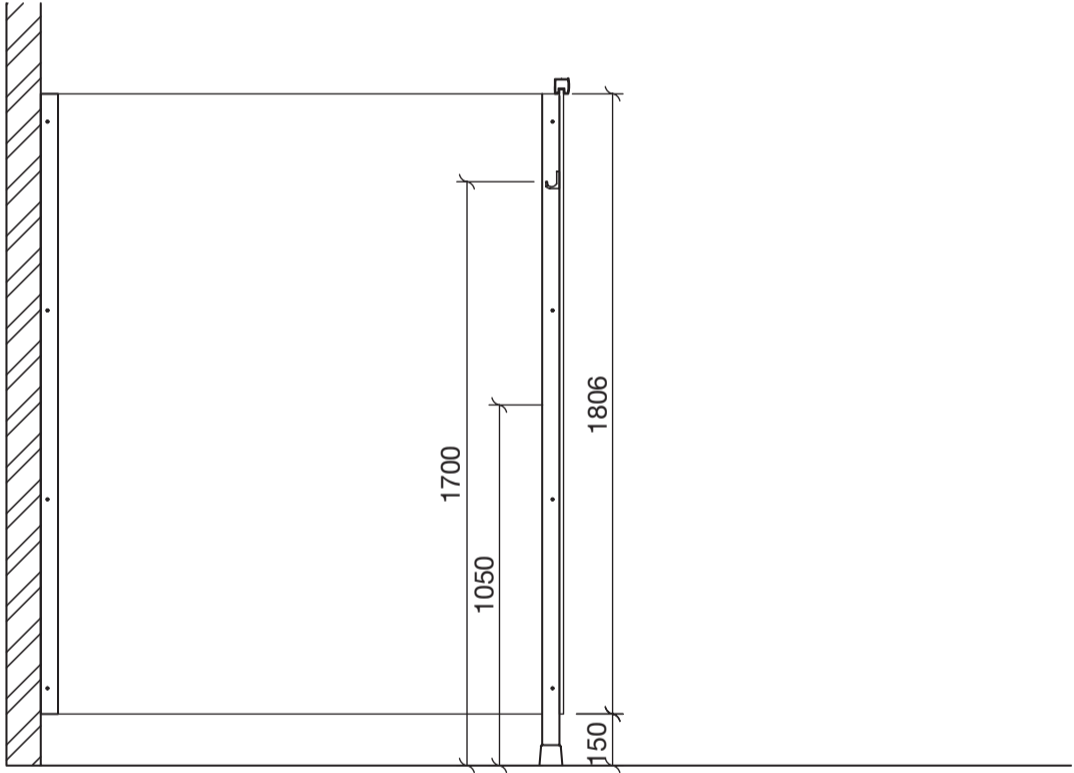

PETAL

DO NOT SCALE OFF DRAWING
USE FIGURE DIMENSIONS ONLY

Front Elevation

Drawing

DUO Cubicles 12mm CGL

DWG by

IH

Scale

1:30 @A3

Date

19.02.2022

DWG No

DUO001

Section

Plan