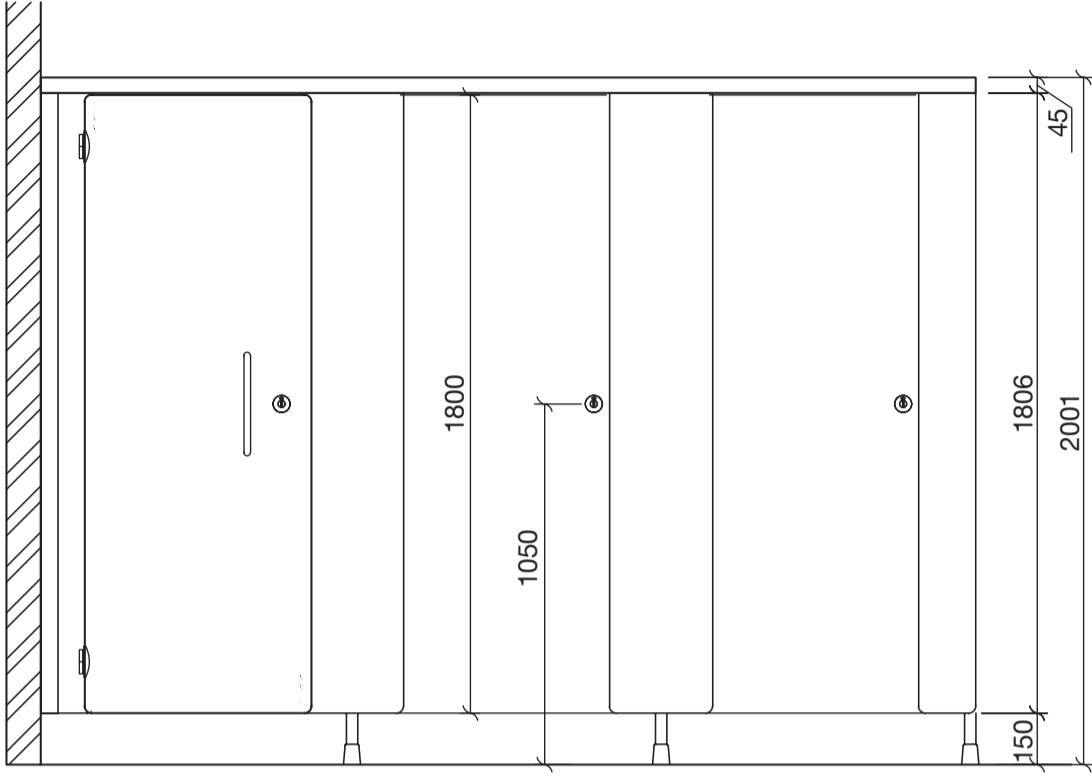

PETAL

DO NOT SCALE OFF DRAWING
USE FIGURE DIMENSIONS ONLY

Front Elevation

Drawing

DUO Cubicles 12mm CGL

DWG by

IH

Scale

1:30 @A3

Date

19.02.2022

DWG No

DUO001

Section

Plan