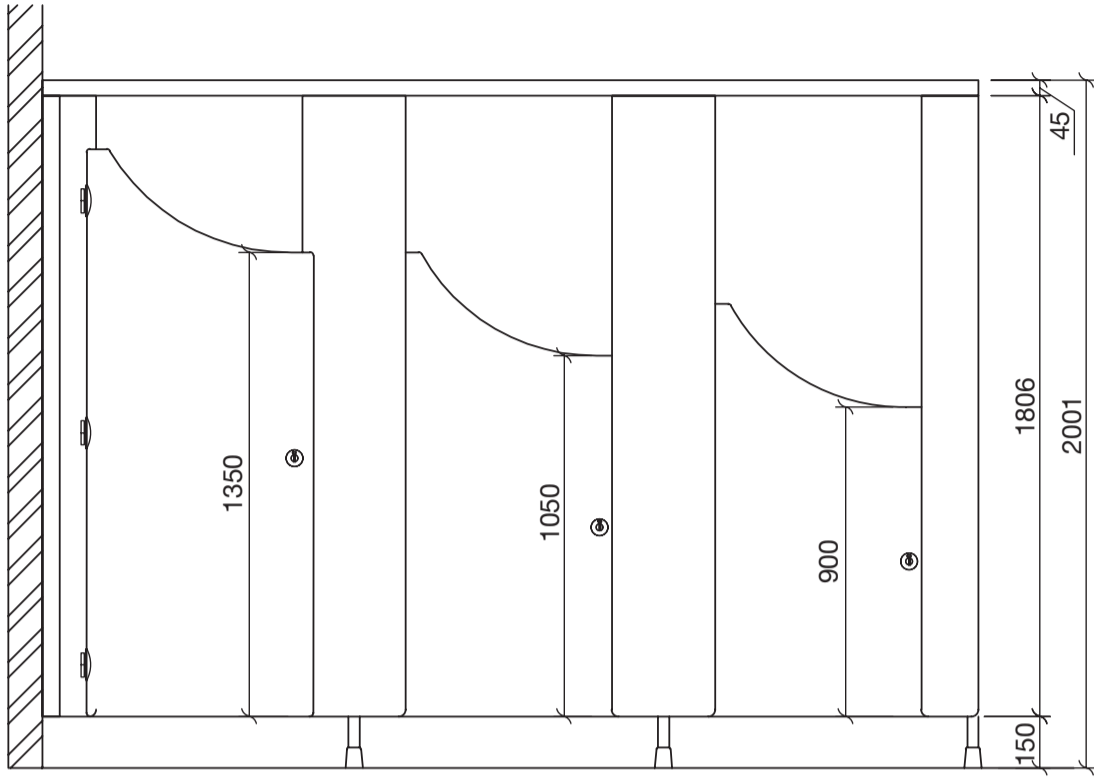

# PETAL

DO NOT SCALE OFF DRAWING  
USE FIGURE DIMENSIONS ONLY

## Front Elevation

Drawing  
Chico Cubicles

DWG by  
IH

Scale  
1:30 @A3

Date  
19.02.2022

DWG No  
CHI001

## Section

## Plan