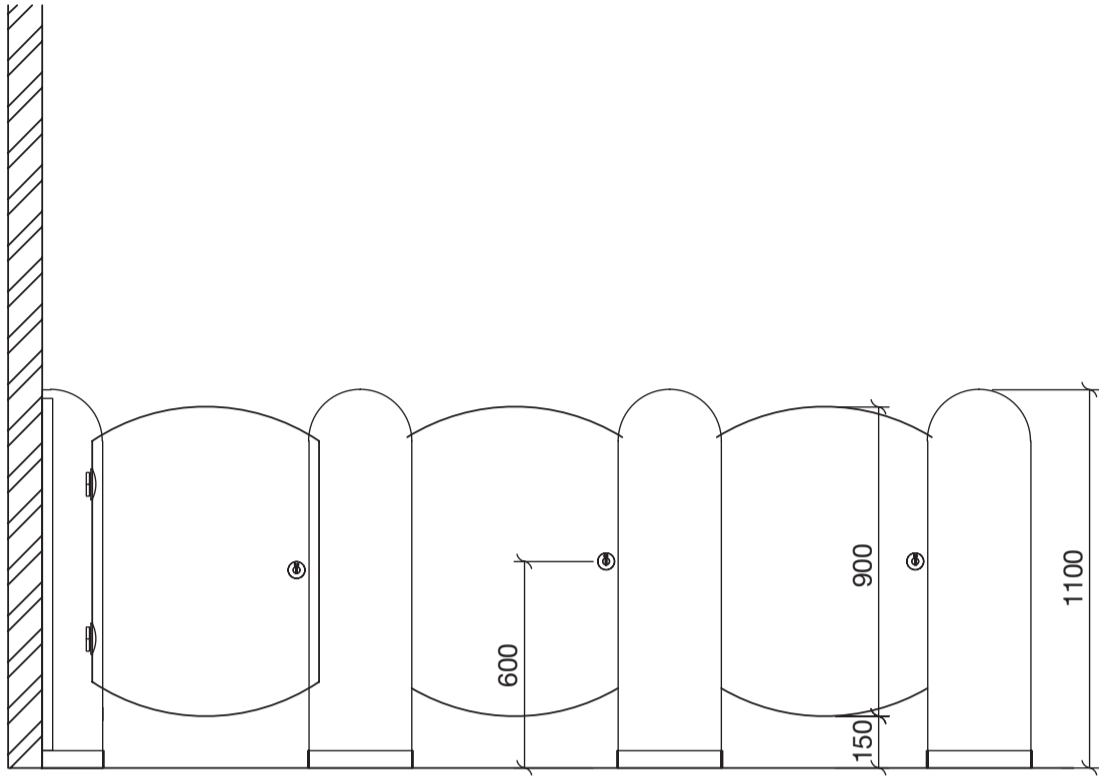

PETAL

DO NOT SCALE OFF DRAWING
USE FIGURE DIMENSIONS ONLY

Front Elevation

Drawing
Beep Cubicles

DWG by
IH

Scale
1:30 @A3

Date
19.02.2022

DWG No
BEE001

Section

Plan