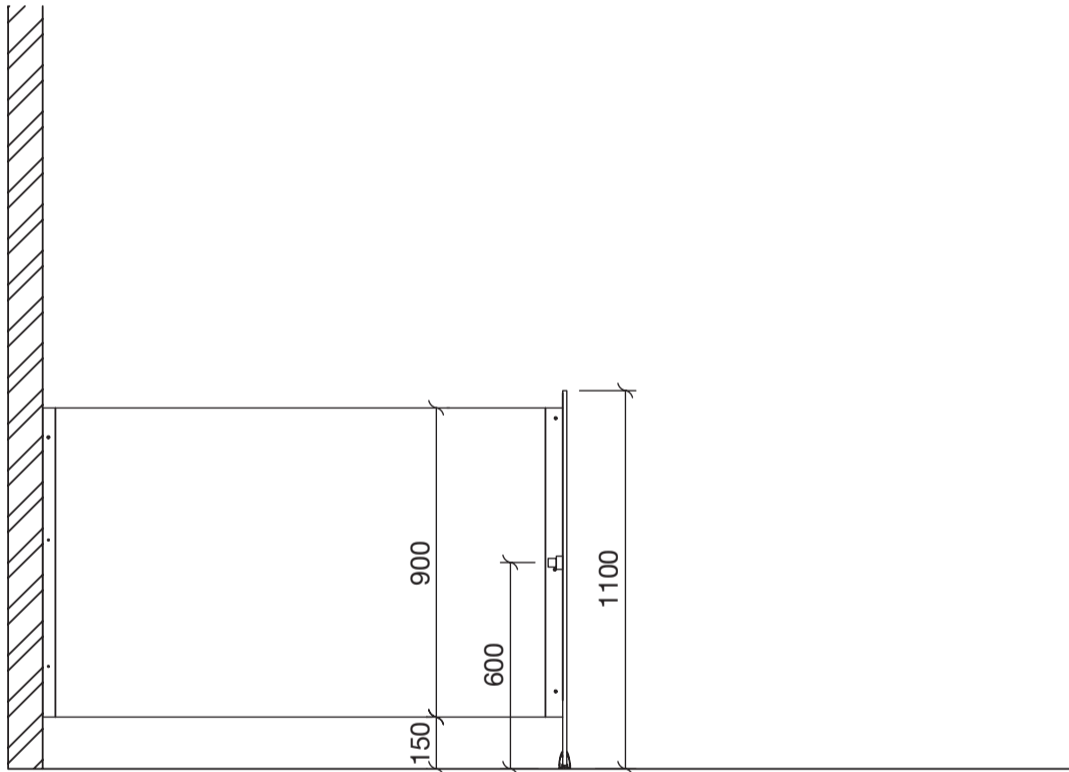

PETAL

DO NOT SCALE OFF DRAWING
USE FIGURE DIMENSIONS ONLY

Front Elevation

Drawing
Beep Cubicles

DWG by
IH

Scale
1:30 @A3

Date
19.02.2022

DWG No
BEE001

Section

Plan