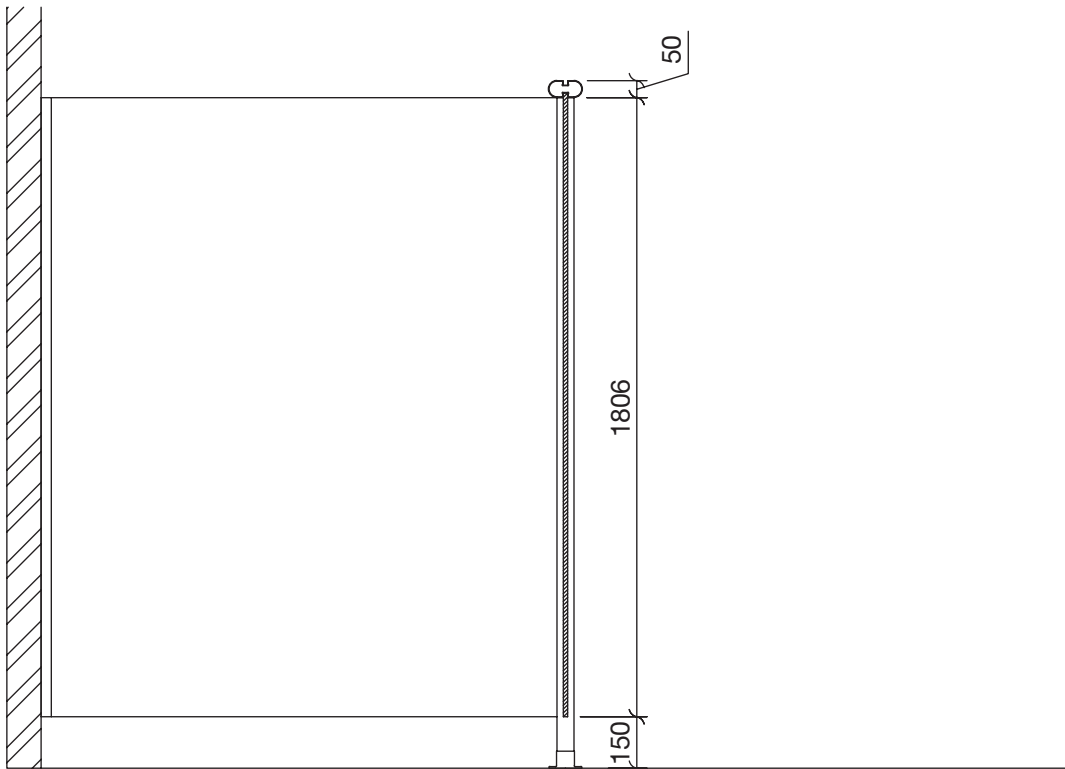

# PETAL

DO NOT SCALE OFF DRAWING  
USE FIGURE DIMENSIONS ONLY

## Front Elevation

Drawing  
Action Cubicles

DWG by  
IH

Scale  
1:30 @A4

Date  
19.02.2022

DWG No  
ACT002

## Section

## Plan