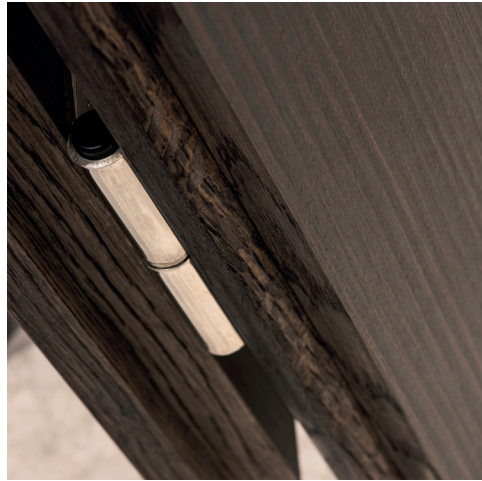

Suitability

Inline flush system for dry environments
Floor to ceiling height

Material Option

30mm HPL
30mm Veneer
20mm CGL

Pilasters

Flush - HPL
Flush - Veneer
Flush - CGL

Colour

Extensive range of veneers and laminates

Head Clearance Height

Varies per version

Overall Cubicle Height

Max 3000mm

Privacy Design

10mm floor clearance (door)

Doc M Compliance Options

Inline inward and outward openings
Enlarged and ambulant
Emergency release indicator

Line Ultra is a premium, full height, flush fronted cubicle system designed to provide maximum privacy in the most stylish manner.

Line Ultra is finely detailed with rebated doors, hardwood lips and set back pilaster feet which accentuate the system's unbroken appearance. This luxurious system is available in a wide range of panel options including rich real wood veneers and premium grade laminates.