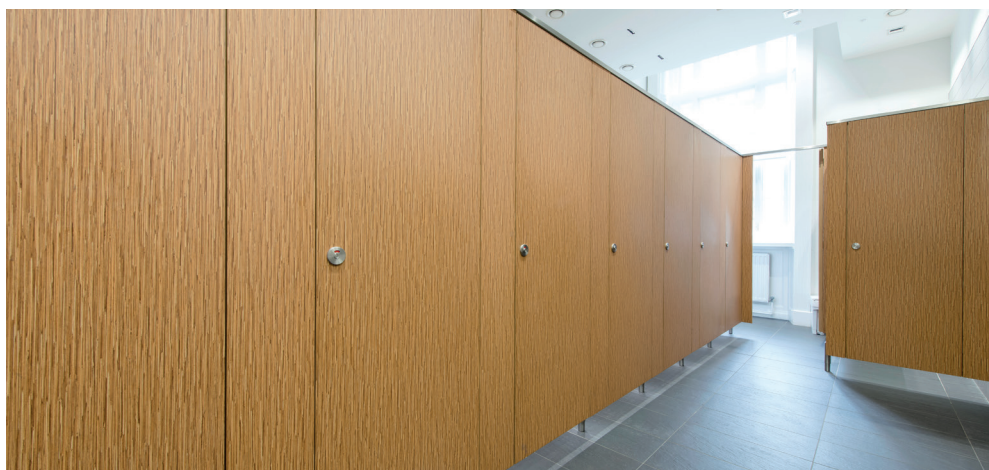

Suitability

HPL - General use, dry environments
 Veneer - General use, dry environments
 CGL - General use, wet or dry

Material Option

30mm HPL
 30mm Veneer
 20mm CGL

Pilasters

Flush - HPL
 Flush - Veneer
 Flush - CGL

Colour

Extensive range of veneers and laminates

Head Clearance Height

1960mm

Overall Cubicle Height

Max height 2000mm

Privacy Design

150mm floor clearance (door)
 150mm floor clearance (divisions)

Doc M Compliance Options

Inline inward and outward openings
 Enlarged and ambulant
 Emergency release indicator

Flush fronted with clean and minimalist styling, Line is finely detailed with rebated doors, hardwood lips and set back pilaster feet that accentuate the system's unbroken smooth appearance.

Full of features normally associated only with premium priced cubicles, Line offers modern washrooms all this and more as a mid price range option. A wide choice of panel options including rich real wood veneers add to the sense of quality and widen the possible usage of the system which features outward openings. Full length wall channels ensure maximum cubicle stability.